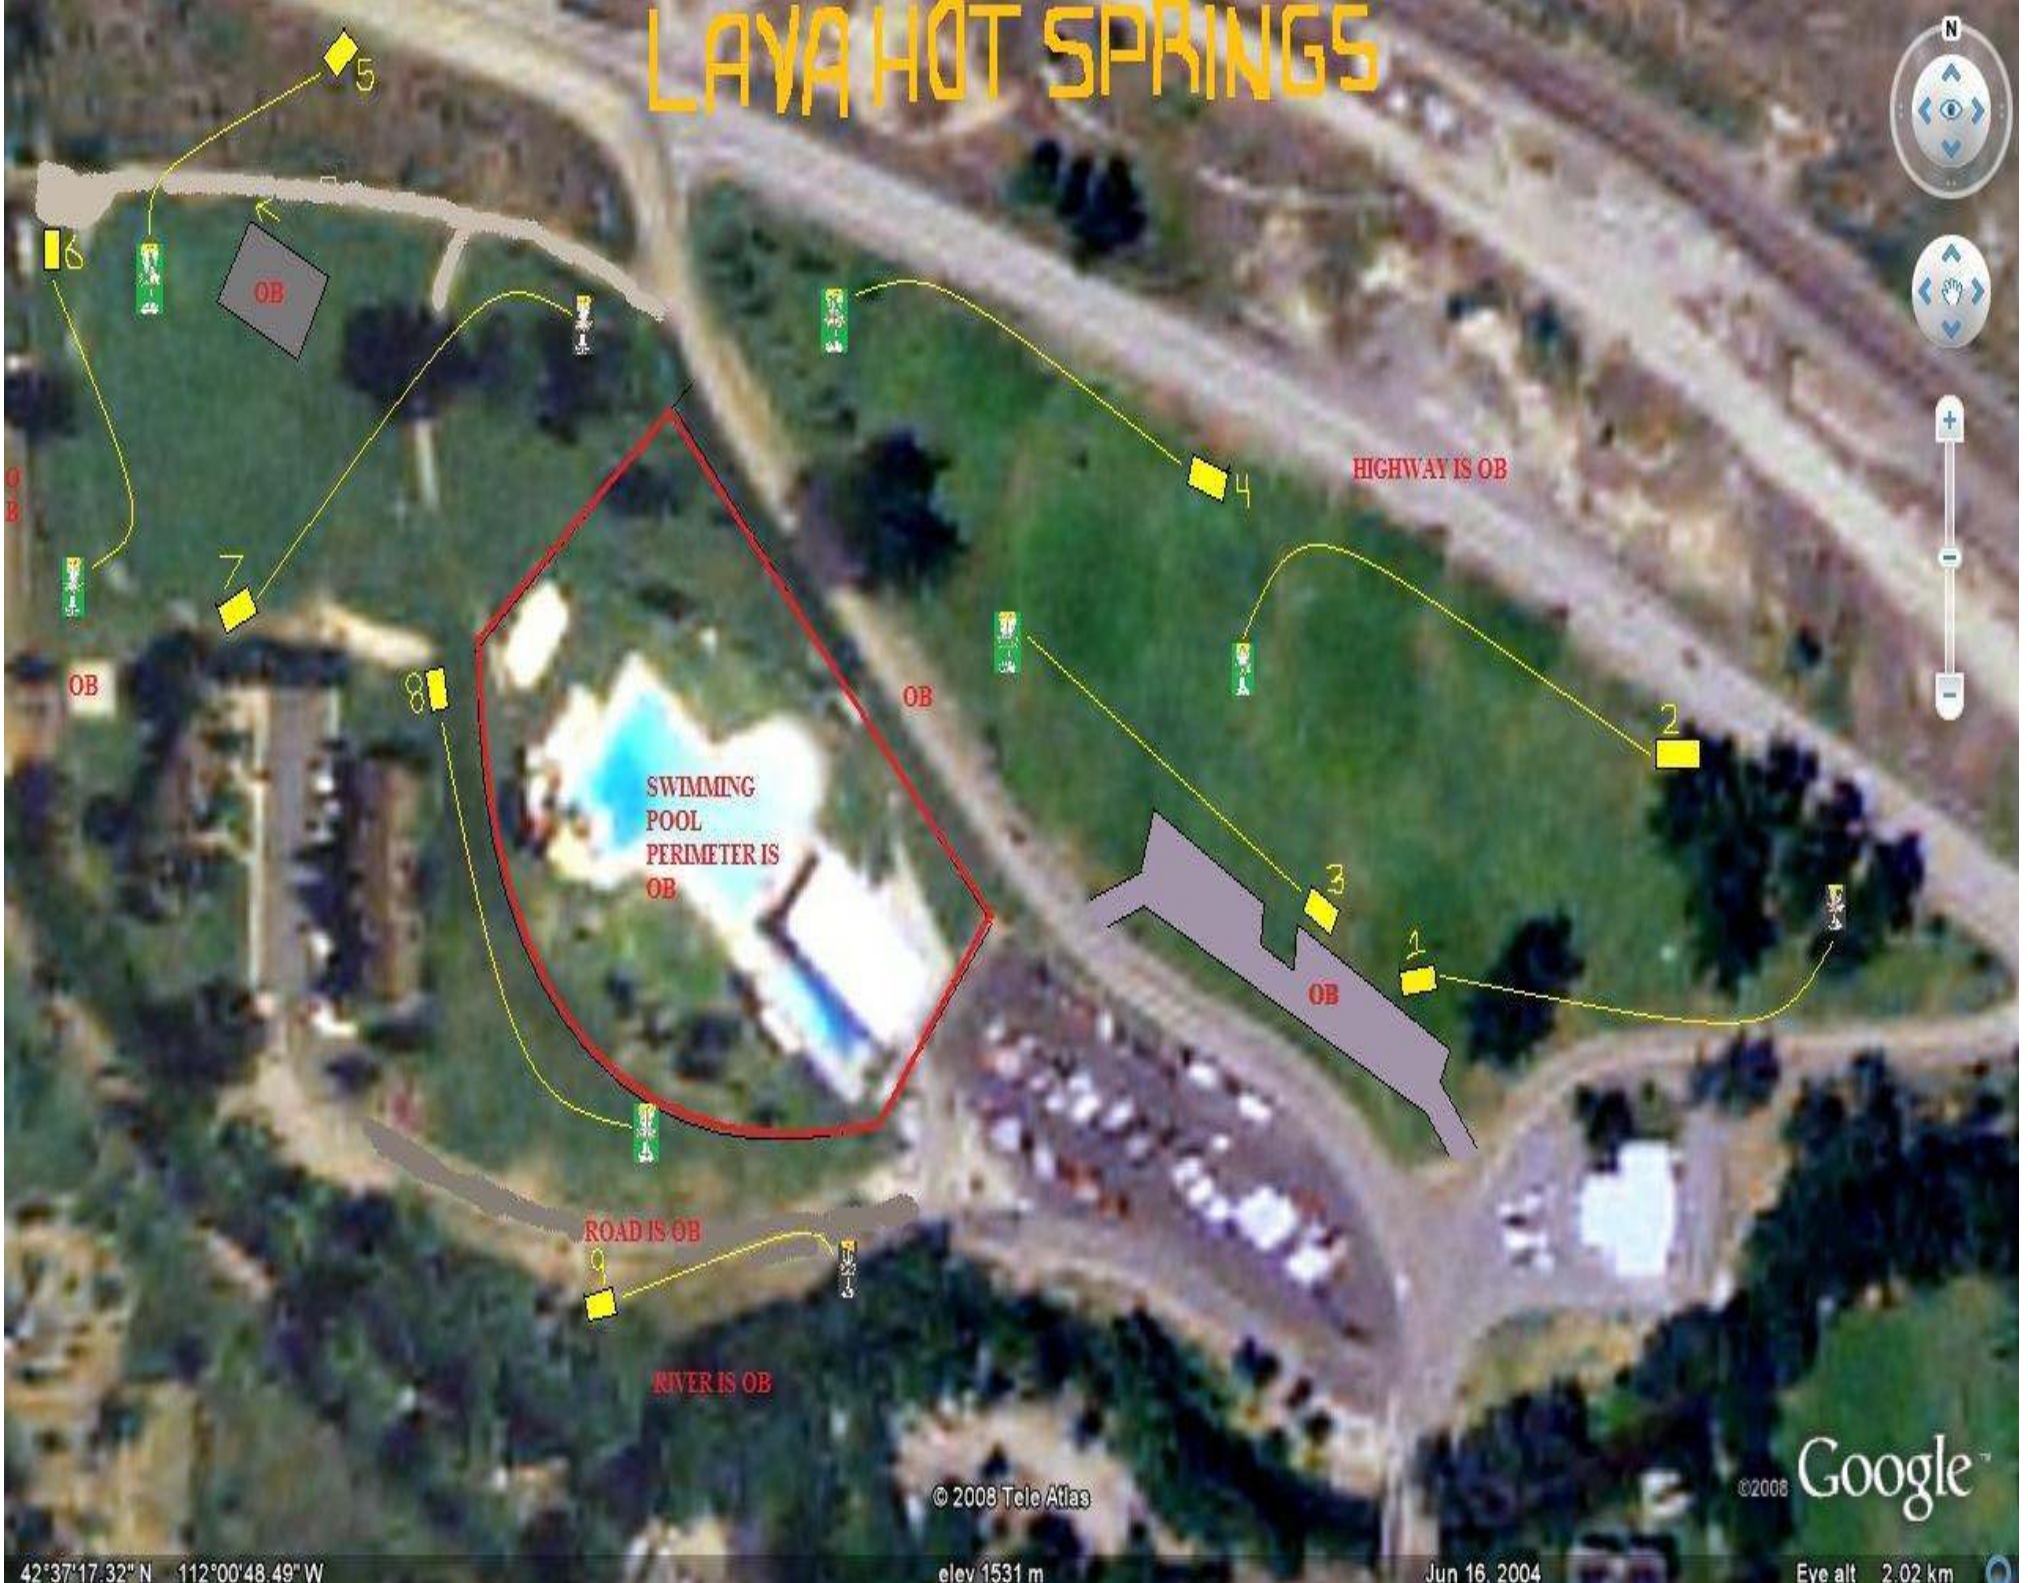

LAVA HOT SPRINGS

42°37'17.32" N 112°00'48.49" W

© 2008 Tele Atlas

elev 1531 m

Jun 16, 2004

©2008 Google™

Eye alt 2.02 km

PRIVATE PROPERTY IS OUT OF BOUNDS

STAY OUT!

PRIVATE PROPERTY IS OUT OF BOUNDS

STAY OUT!

LAVA LION'S CLUB

PRIVATE PROPERTY IS OUT OF BOUNDS

STAY OUT!

© 2008 Tele Atlas

42°37'20.58" N 112°01'16.98" W

elev 1524 m

9