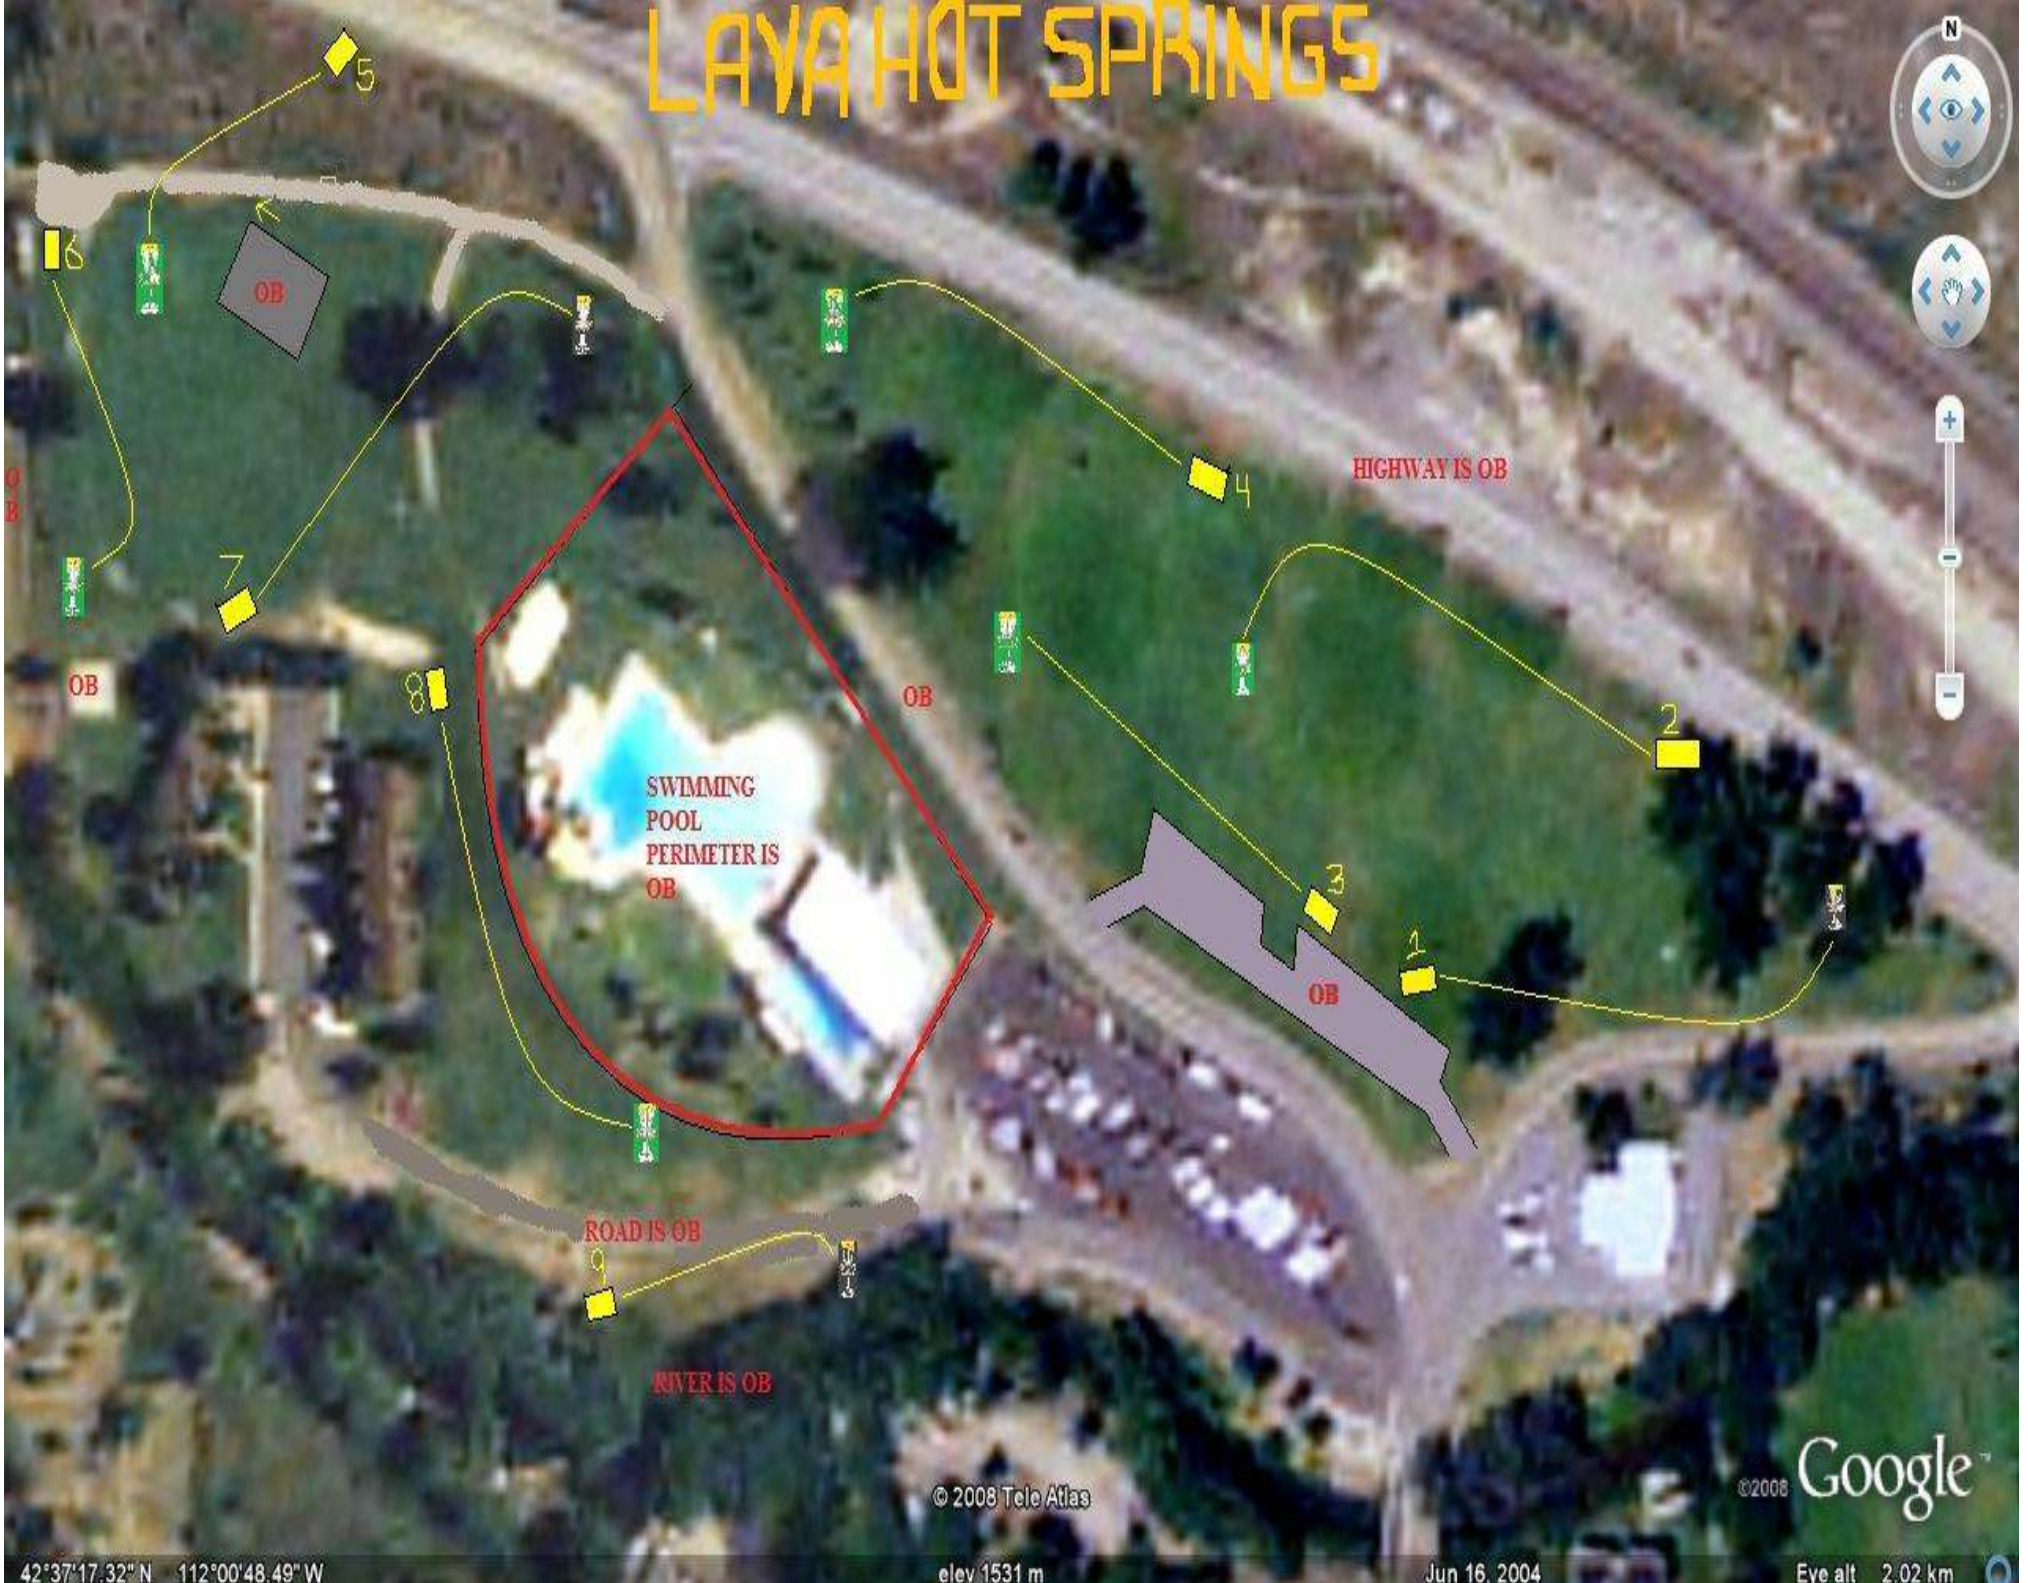

# LAVA HOT SPRINGS

42°37'17.32" N 112°00'48.49" W

© 2008 Tele Atlas

elev 1531 m

Jun 16, 2004

©2008 Google™

Eye alt 2.02 km

PRIVATE PROPERTY IS OUT OF BOUNDS

STAY OUT!

PRIVATE PROPERTY IS OUT OF BOUNDS

STAY OUT!

LAVA LION'S CLUB

PRIVATE PROPERTY IS OUT OF BOUNDS

STAY OUT!

© 2008 Tele Atlas

elev 1524 m

42°37'20.58" N 112°01'16.98" W